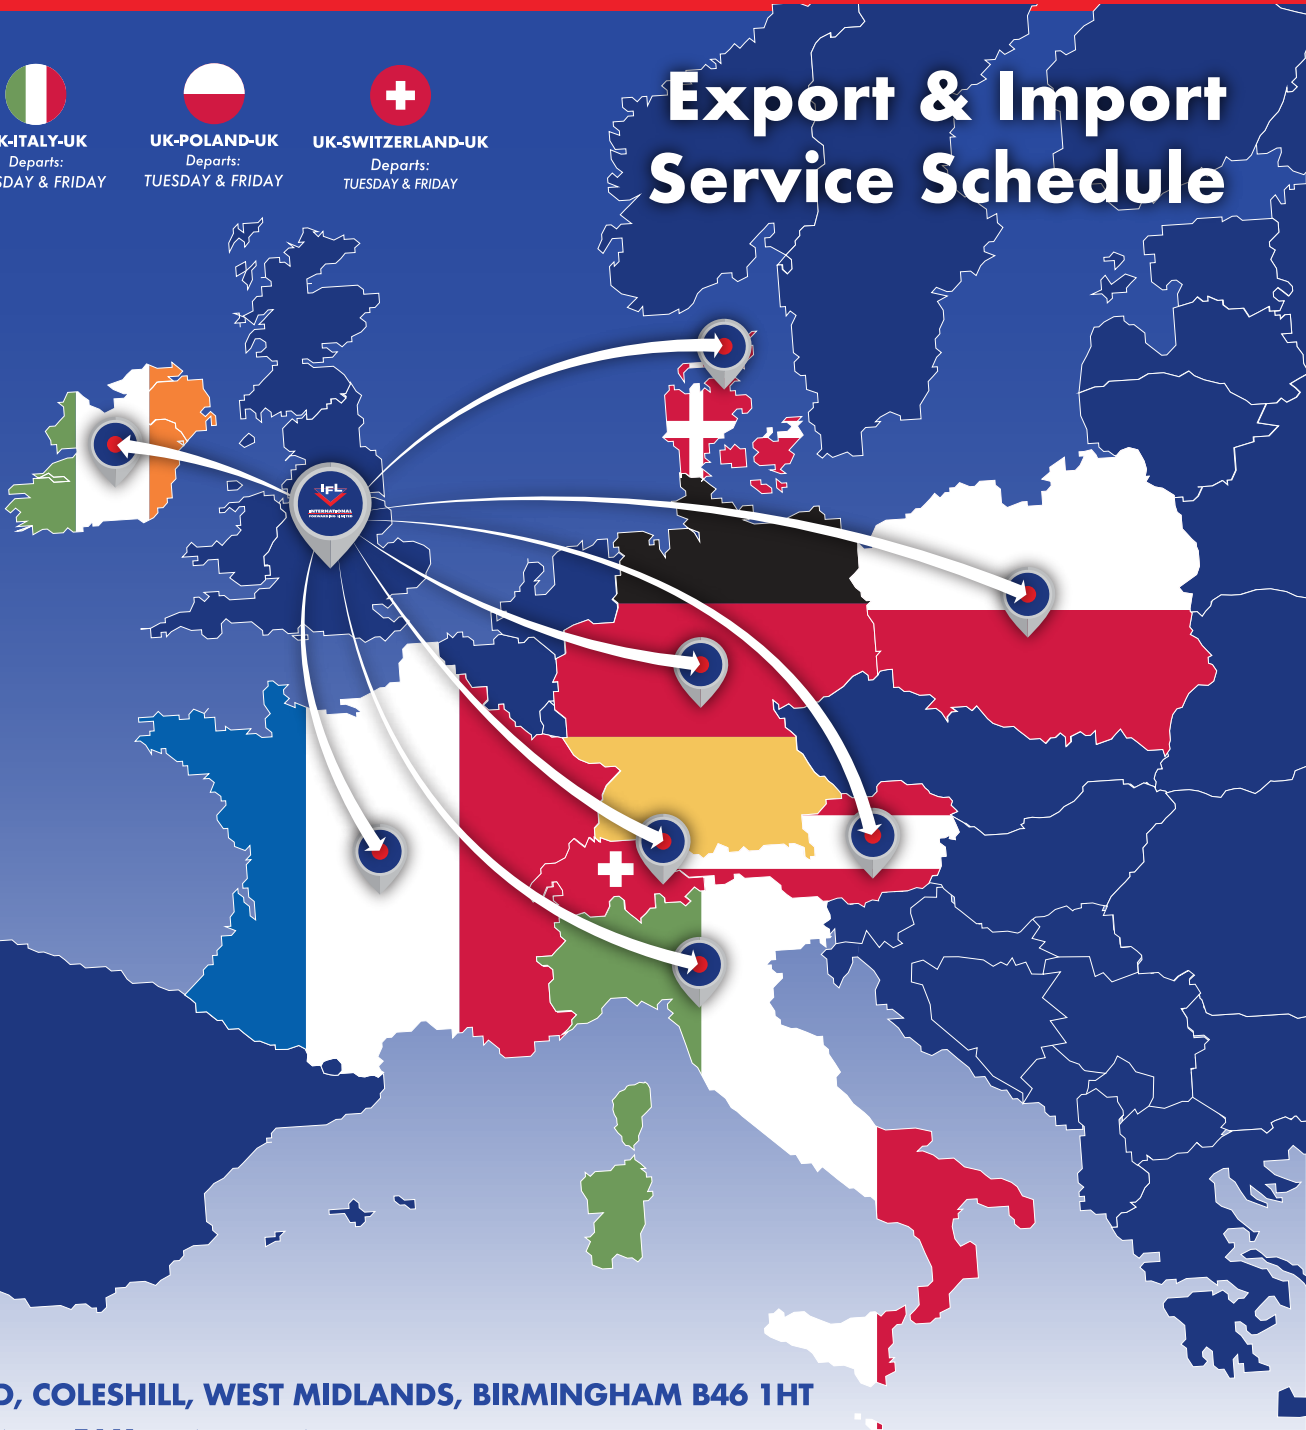

# Export & Import Service Schedule

- 

**UK-AUSTRIA-UK**  
Departs: TUESDAY & FRIDAY
- 

**UK-ITALY-UK**  
Departs: TUESDAY & FRIDAY
- 

**UK-POLAND-UK**  
Departs: TUESDAY & FRIDAY
- 

**UK-SWITZERLAND-UK**  
Departs: TUESDAY & FRIDAY
- 

**UK-DENMARK-UK**  
Departs: TUESDAY & FRIDAY
- 

**UK-FRANCE-UK**  
Departs: TUESDAY & FRIDAY
- 

**UK-GERMANY-UK**  
Departs: TUESDAY & FRIDAY
- 

**UK-IRELAND-UK**  
Departs: DAILY

**STATION ROAD, COLESHILL, WEST MIDLANDS, BIRMINGHAM B46 1HT**